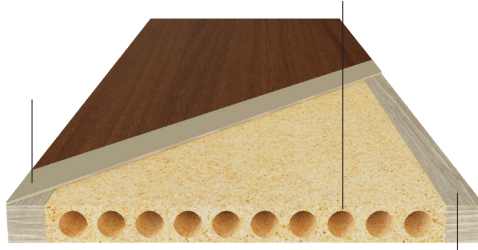

## TUBULAR PARTICLE BOARD

IT IS FIRE RESISTANT FROM 30 MINUTES TO 60. IT HAS BEEN  
APPROVED BY INTERNATIONAL INDEPENDENT TESTING INSTITUTIONS.

**FIR FINGER-JOINT SPAR**

Fir Finger-Joint Spar

**HOLLOW CORE CHIPBOARD**