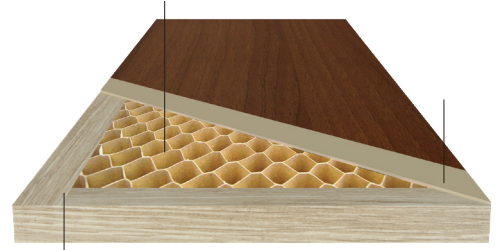

Fir Finger-Joint Spar