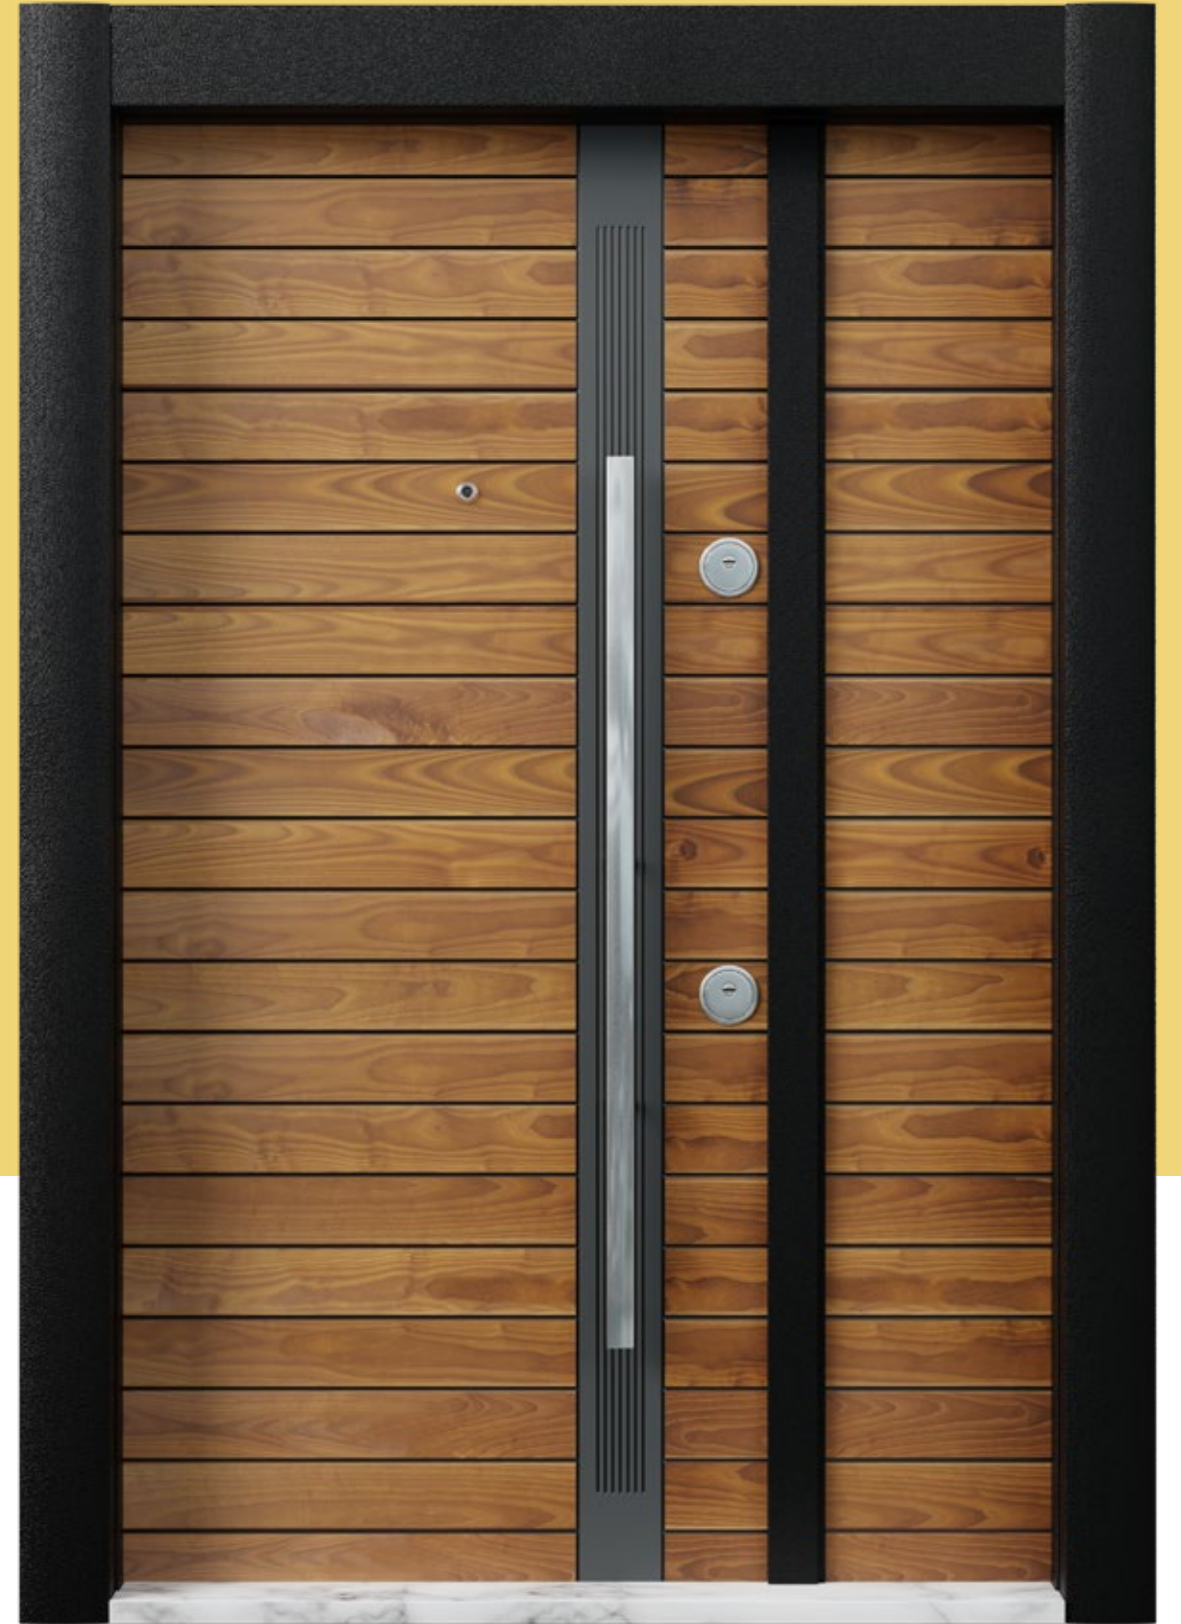

EXCLUSIVE DOORS

DLP-35