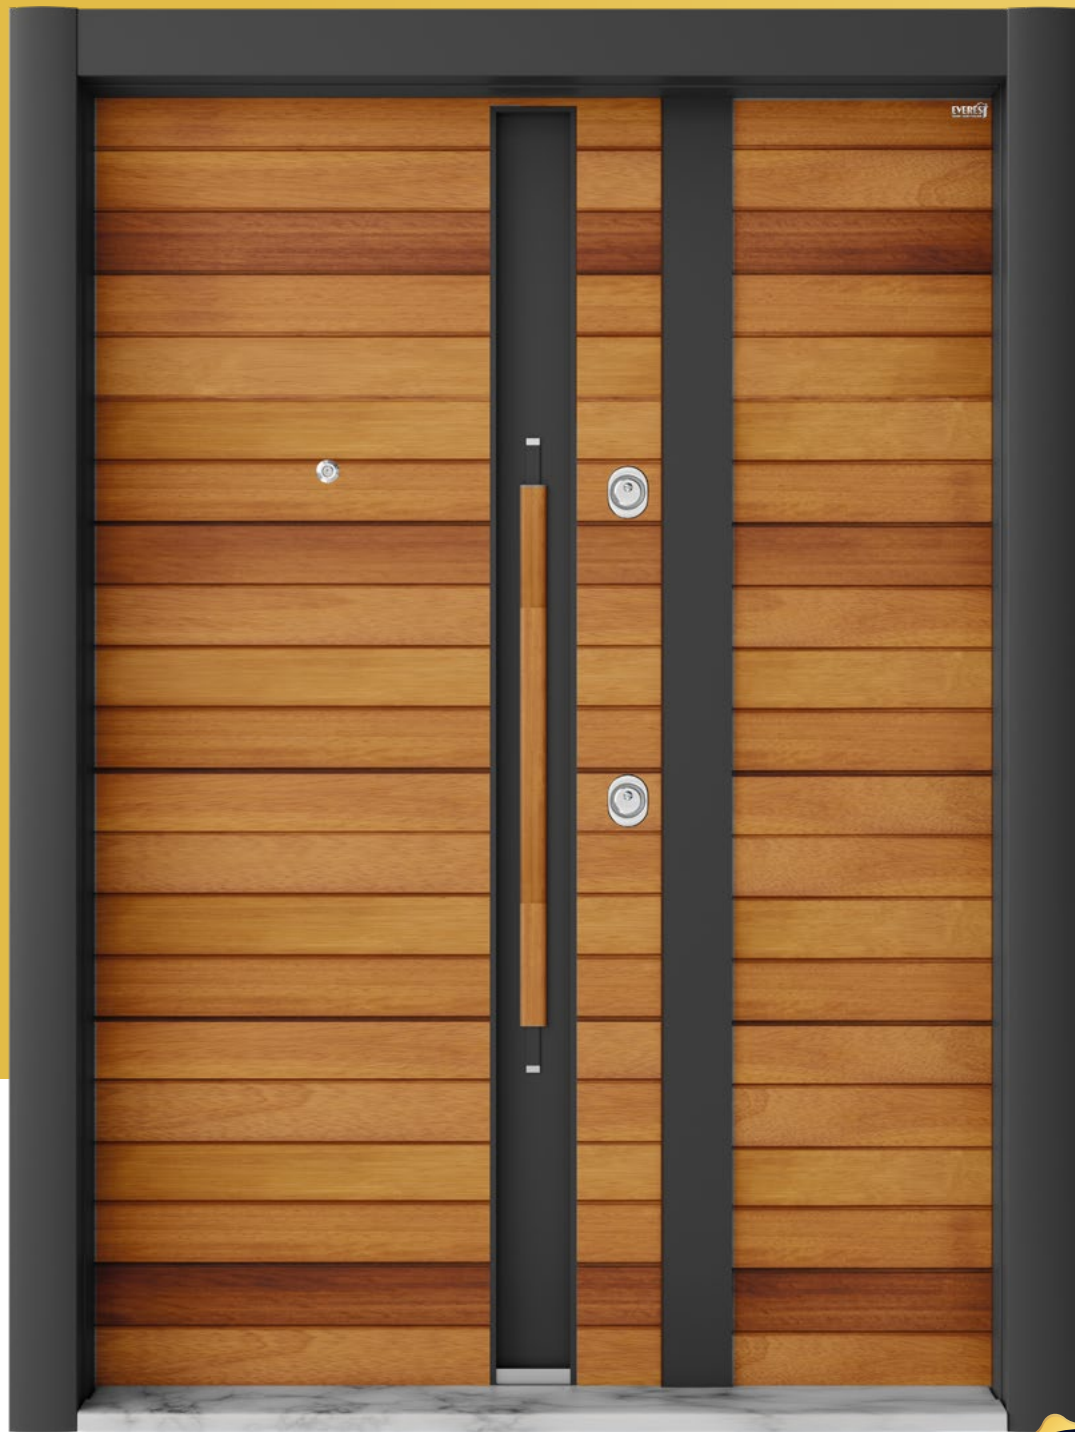

DLP-46

DLP-47

PVC RUSTIC

FULL METAL EMBOSS DOORS

DLP-48

LAMINOX DOORS

Technical Details

Lock Systems

Central Lock System

Semi Central Lock System

Monoblock Lock System

Hook Lock System

Technical Details

Wing Interior View

- 1 Internal Wood Of Leaf
- 2 Rockwool
- 3 Luxury Leaf Shutter
- 4 Steel Main Body
- 5 External Wood Of Leaf

Hidden Security Latch

Luxury Part Of The Leaf

Peephole

WC Latch Lock

Hinge