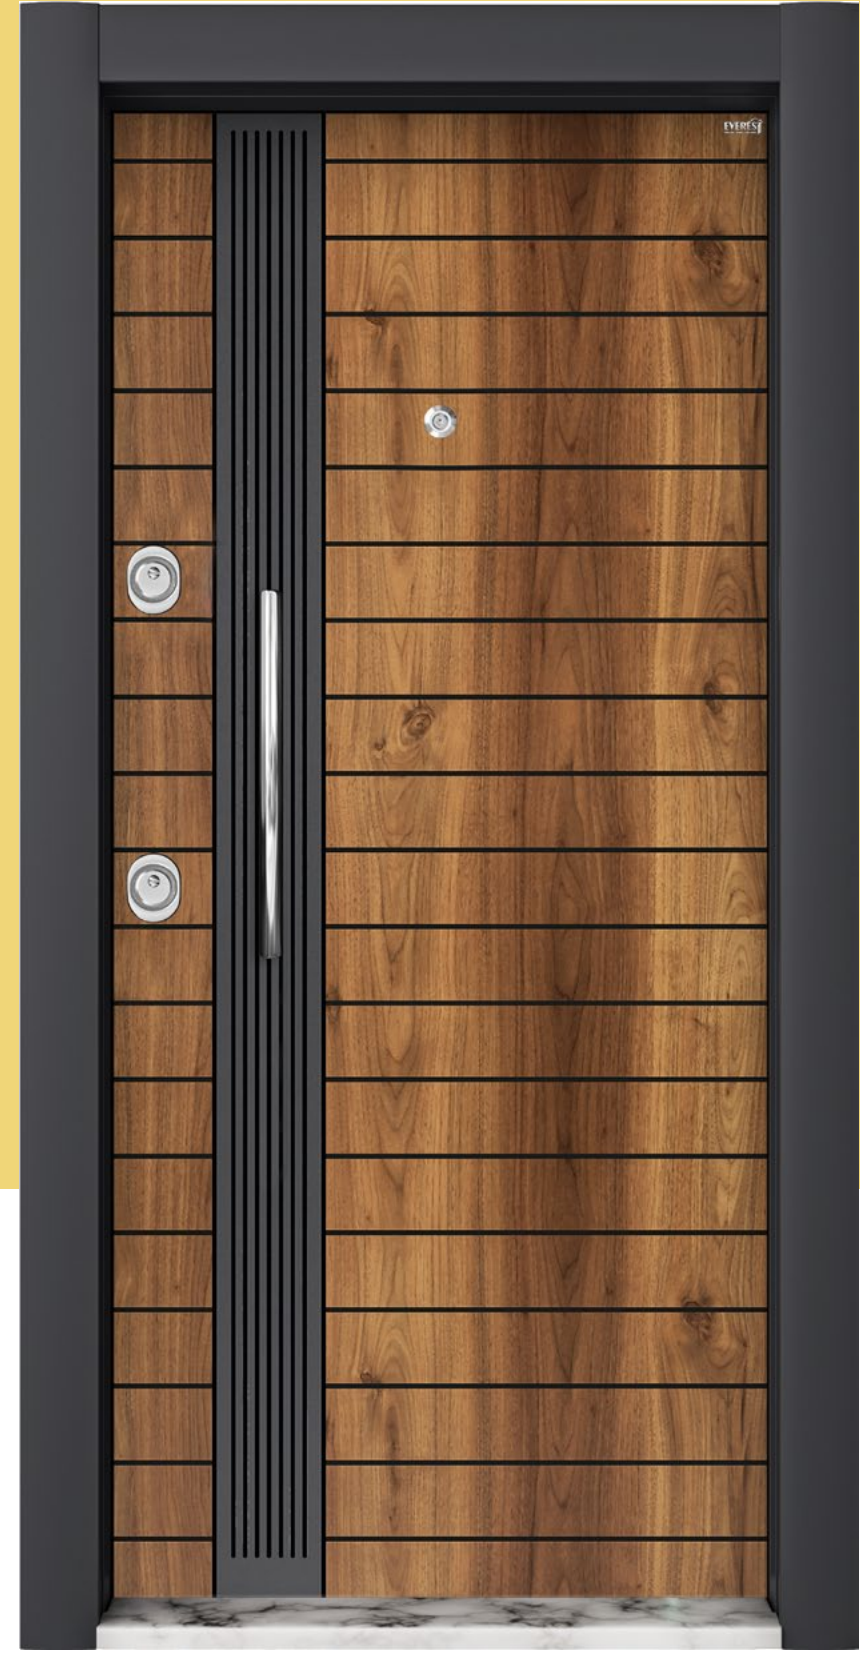

PVC EMBOSSED DOORS