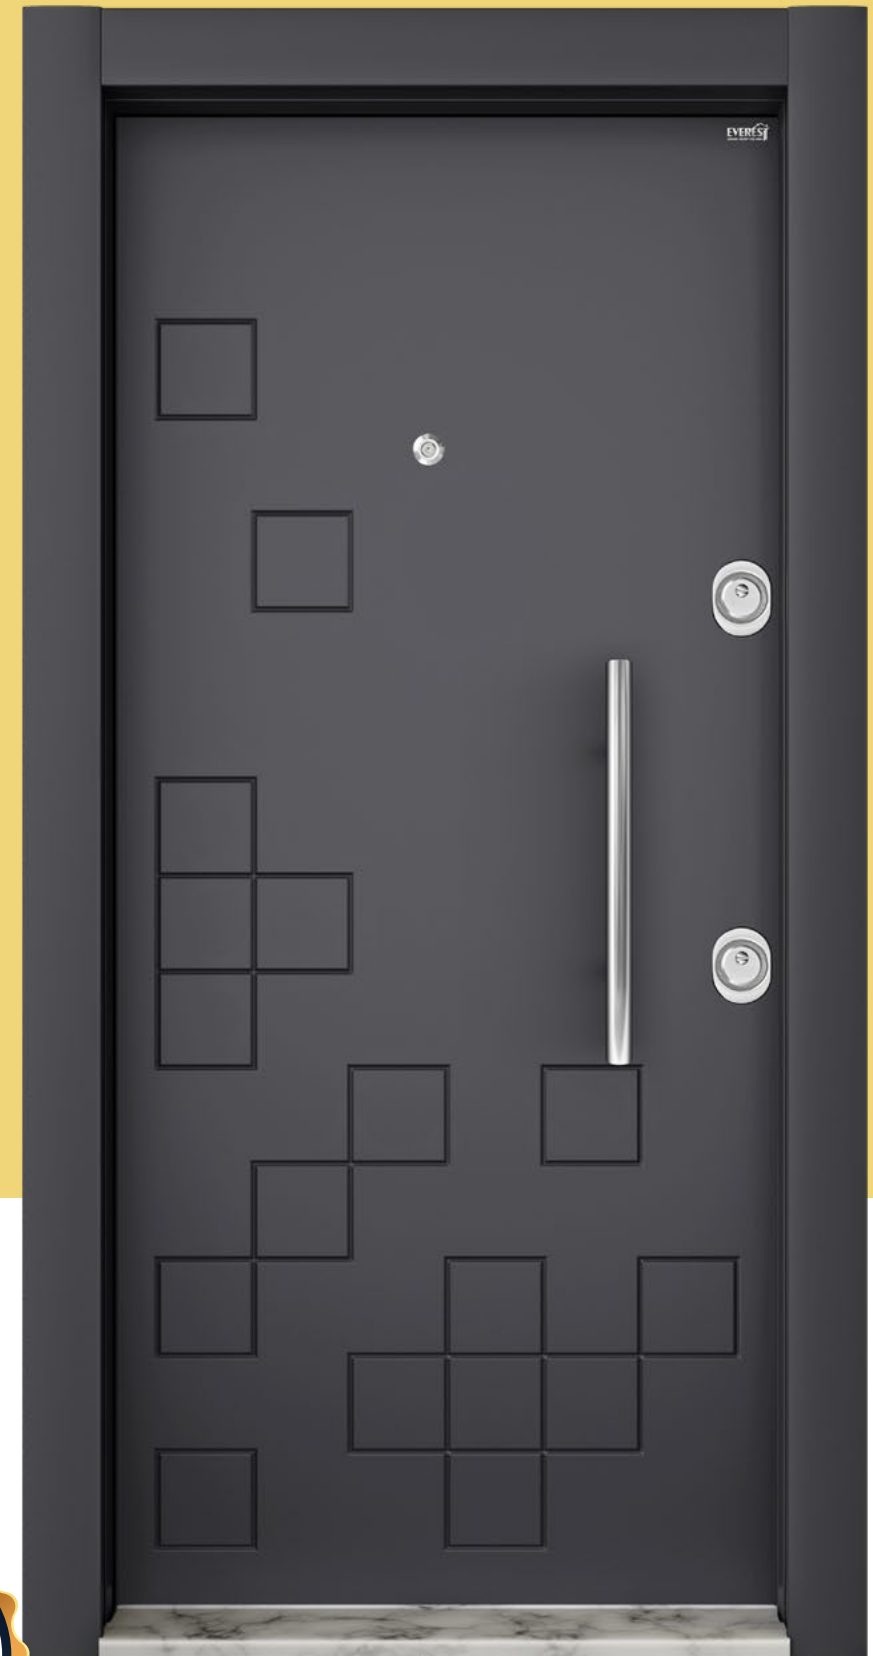

DLP-46

DLP-47

PVC RUSTIC

FULL METAL EMBOSS DOORS

DLP-48

LAMINOX DOORS

Technical Details

Lock Systems

Central Lock System

Semi Central Lock System

Monoblock Lock System

Hook Lock System

Technical Details

Wing Interior View

- 1 Internal Wood Of Leaf
- 2 Rockwool
- 3 Luxury Leaf Shutter
- 4 Steel Main Body
- 5 External Wood Of Leaf

Hidden Security Latch

Luxury Part Of The Leaf

Peephole

WC Latch Lock

Hinge